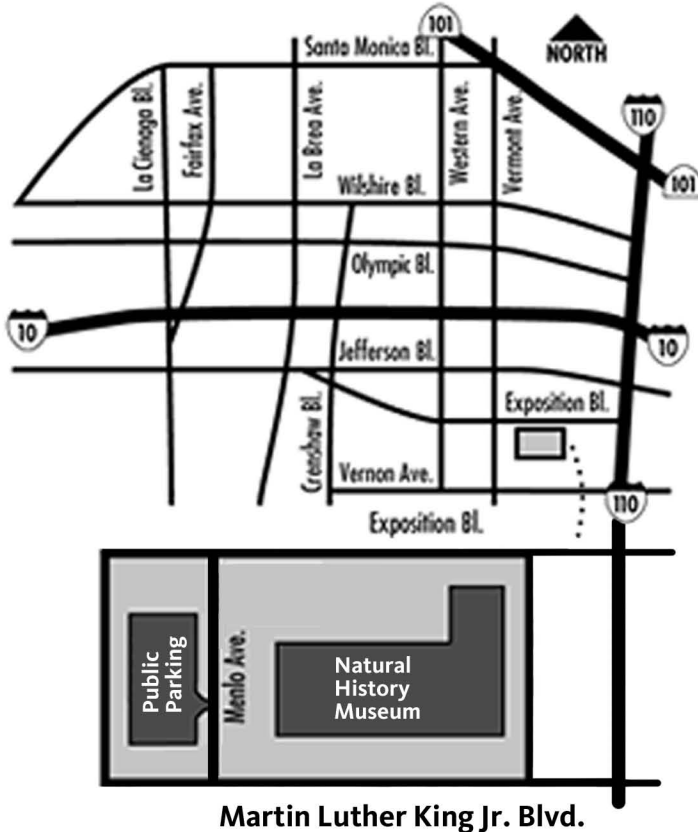

The Natural History Museum of Los Angeles County

Information:
www.nhm.org
(213) 763-DINO (3466)

Directions

N

from Downtown/Pasadena

Take the 101 or 5 Freeways to the 110 South Freeway. Exit Martin Luther King Blvd. Make a right on Martin Luther King Blvd., make a right on Menlo. Parking will be on your left.

S

from Long Beach/Torrance

Take the 110 North Freeway. Exit Martin Luther King Blvd. Make a Left on Martin Luther King Blvd., make a right on Menlo. Parking will be on your left.

E

from San Bernadino and Riverside Counties

Take the 10 Freeway heading west and transition to the 101 North and continue to the 110 Freeway heading south and Exit Martin Luther King Blvd. Make a right on Martin Luther King Blvd., make a right on to Menlo. Parking will be on your left.

W

from Westside

Take the 10 Freeway heading east. Exit Vermont Ave. Make a right on Vermont Ave., heading south towards Exposition Blvd. Make a left on Exposition. Parking will be to your right, off of Expo Center.